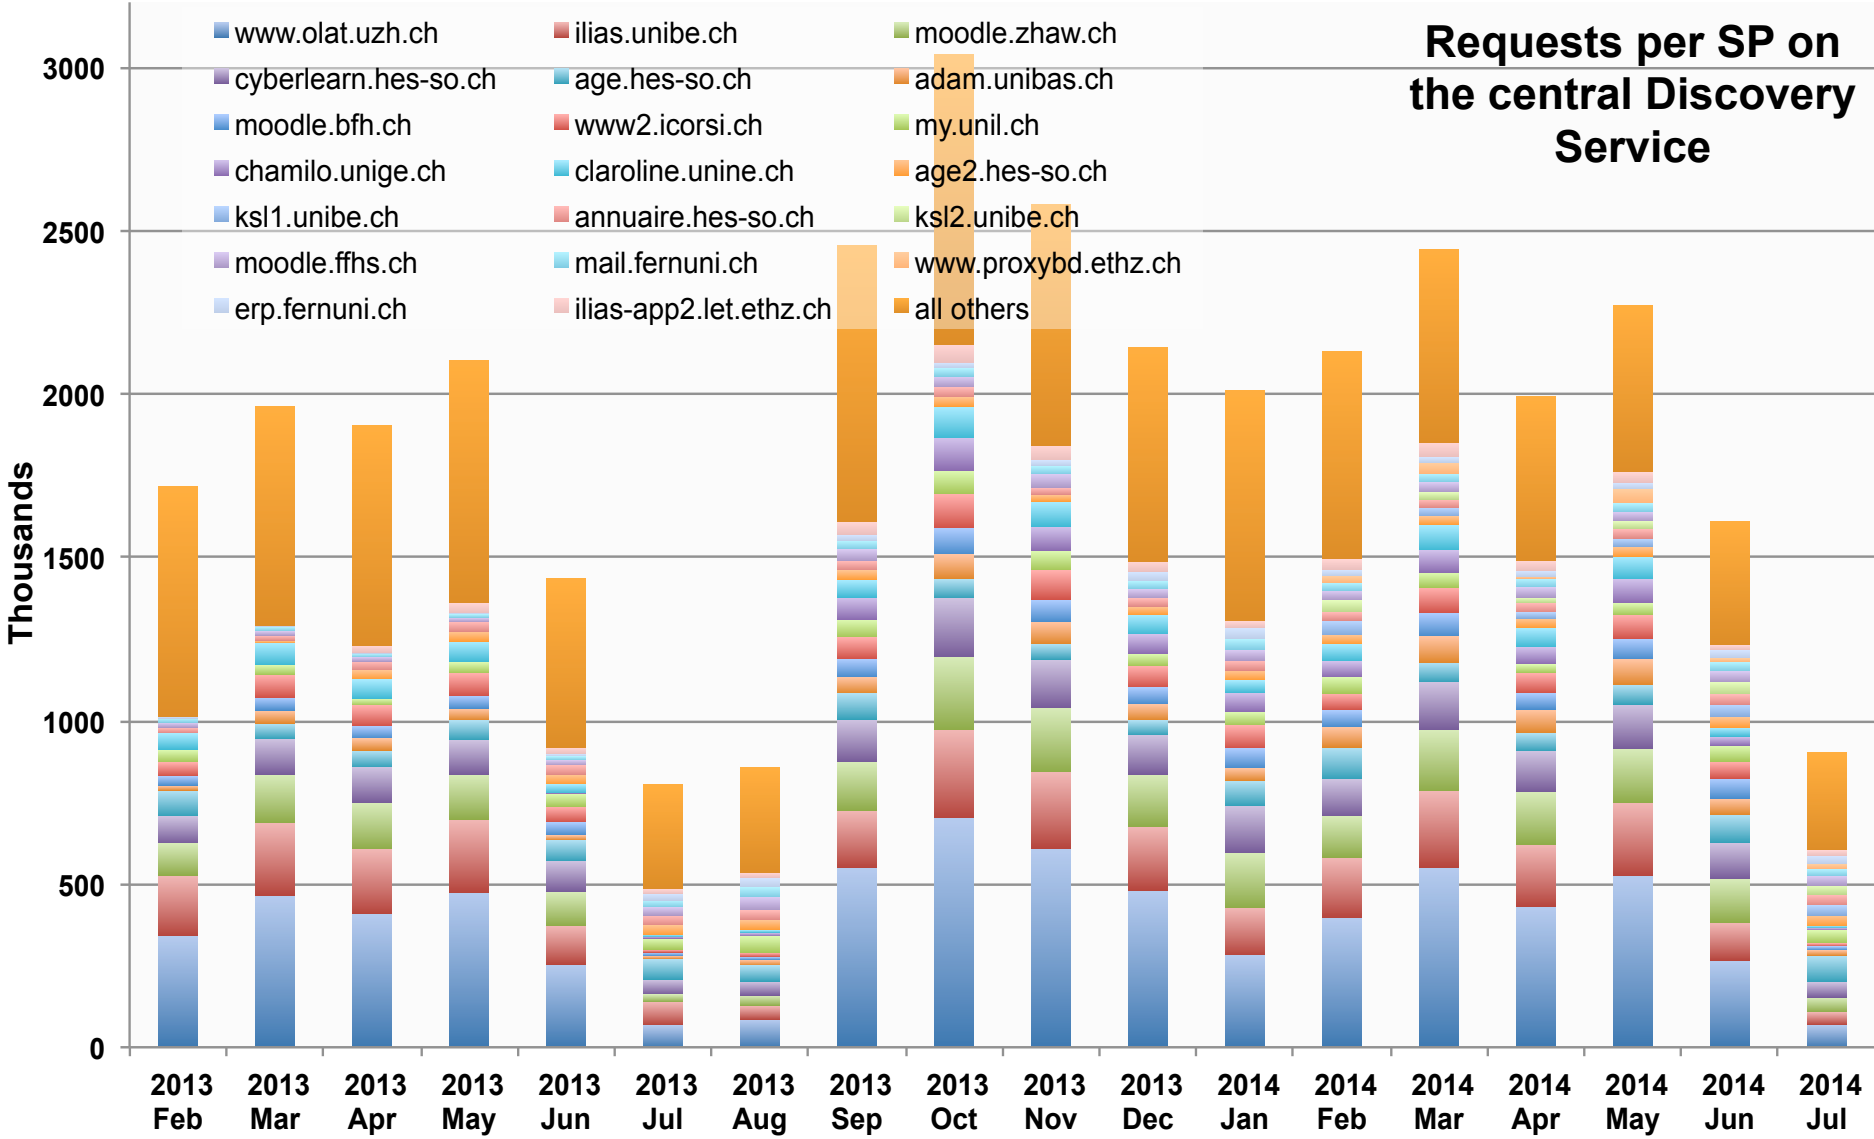

AAI User Authentication Requests Feb 13 – Jul 14