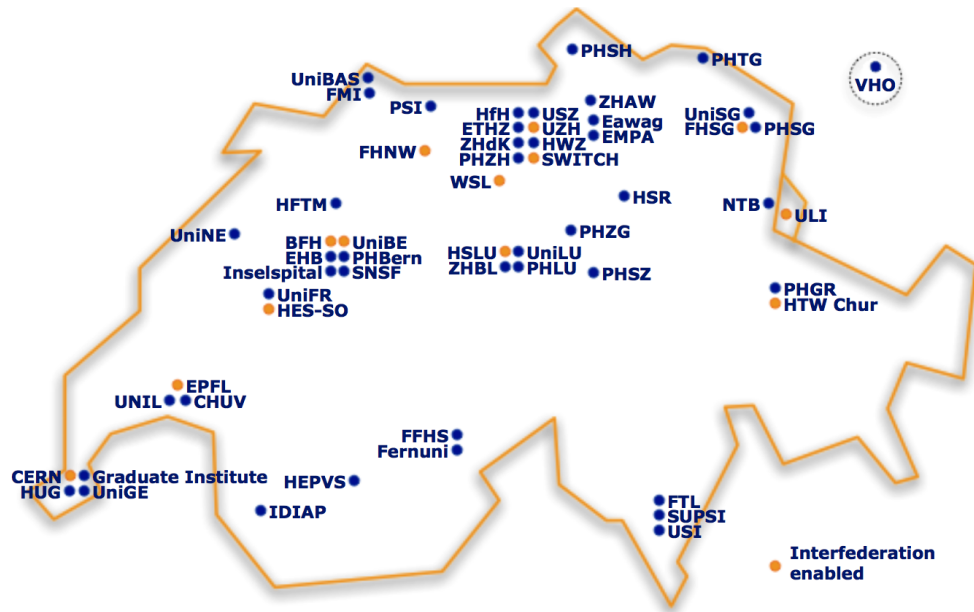

SWITCHaai Federation Summer 2014