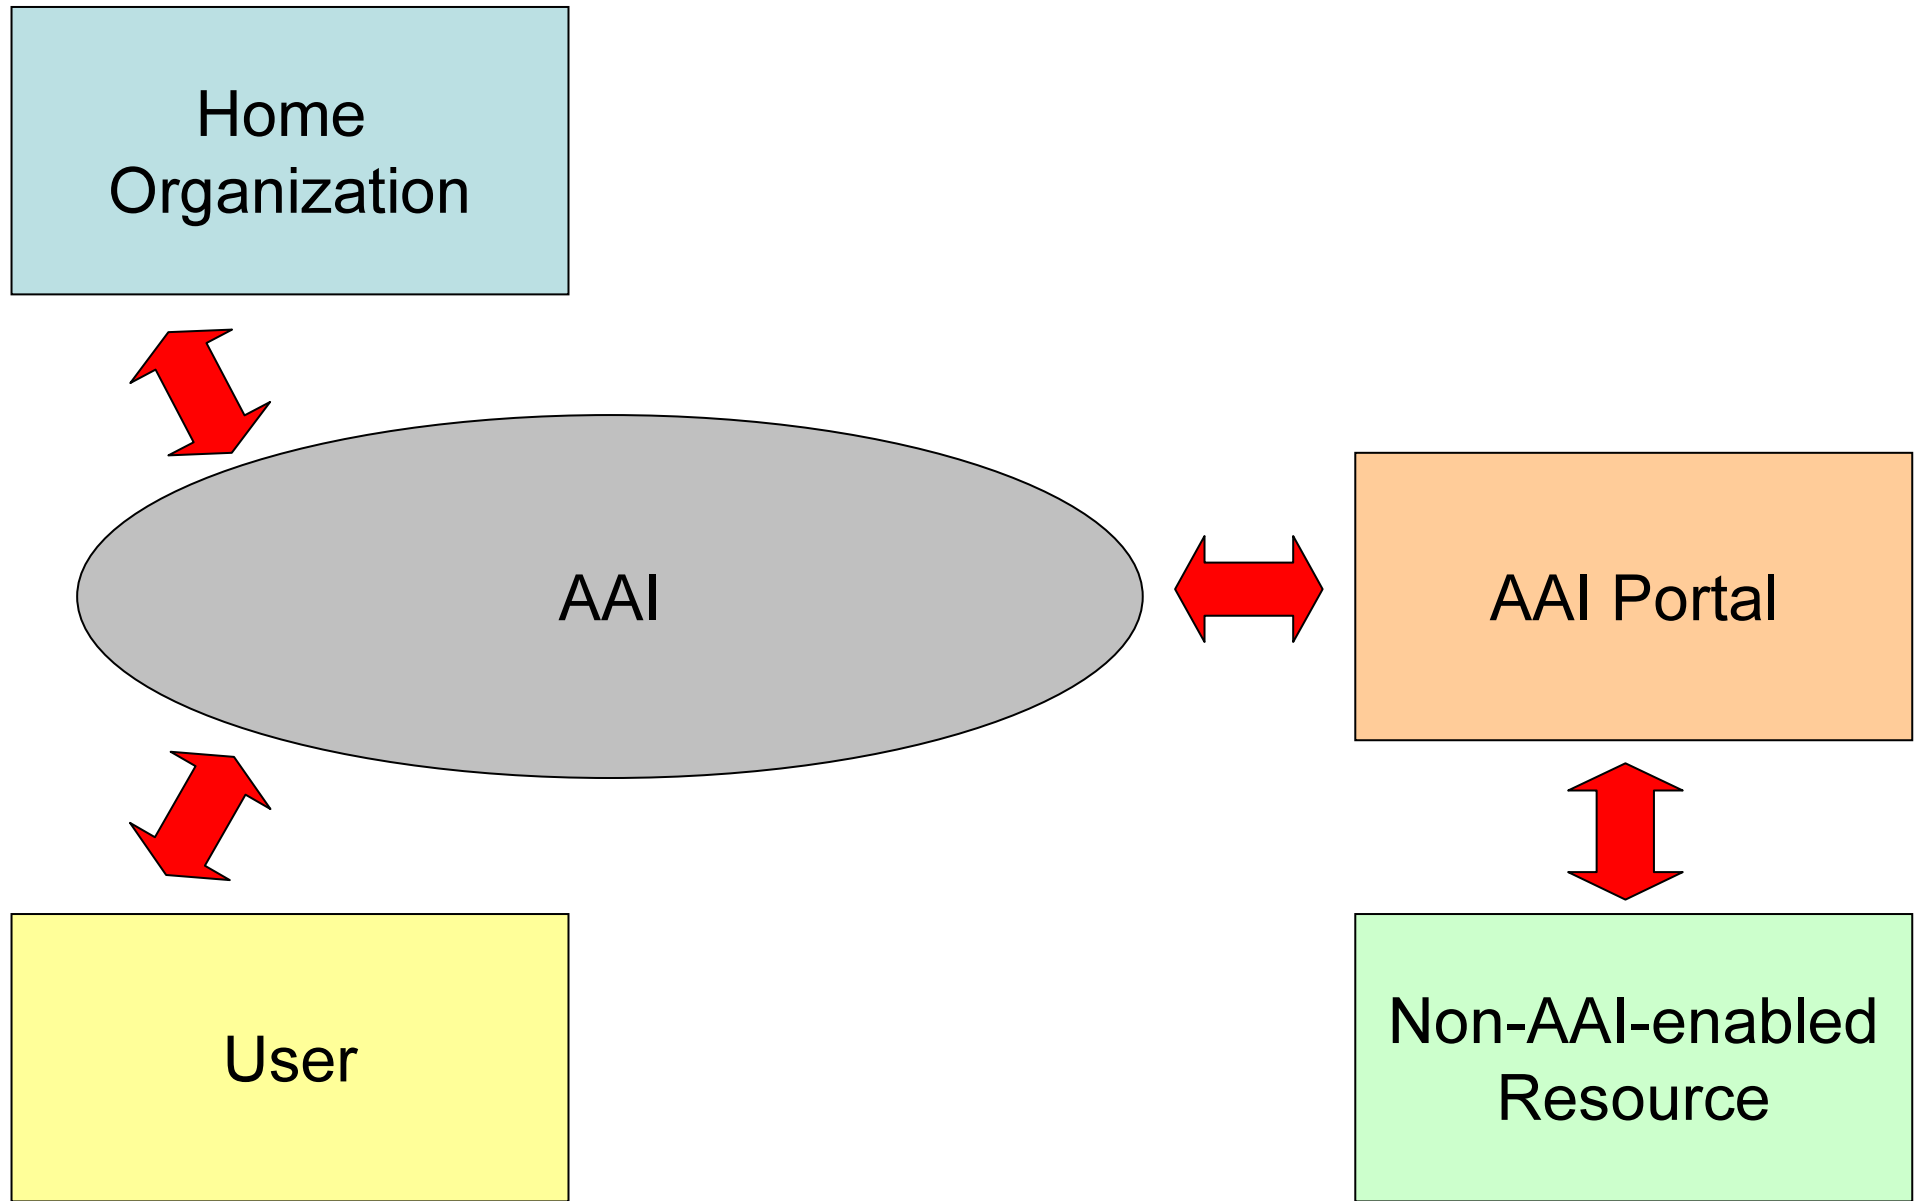

AAI Portal Project

(VITELS Pilot Project)

Marc-Alain Steinemann

Rechnernetze und Verteilte Systeme (RVS)

Institut für Informatik und angewandte Mathematik (IAM)

Universität Bern

WHAT IS AN AAI PORTAL?

- “Helper” for connecting non-AAI-enabled resources to AAI
- Unit between home organizations, AAI and resources
- Receives user attributes upon user request from home organizations
- Can collect additional user contributed information
- Can store user information
- Can host one to several courses

POSITION OF AAI PORTAL

- Architecture design almost finished
- Implementation of prototype almost finished

- Connection of the prototype with a VITELS test environment
- Transfer of project SWITCH