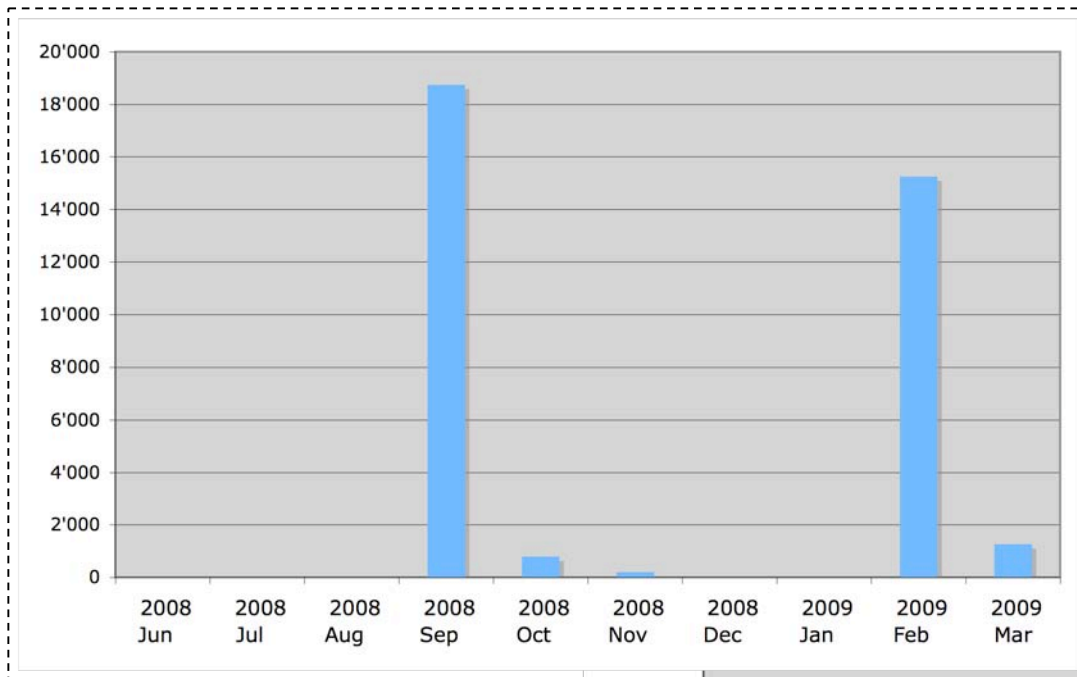

Project Neptun - store.ethz.ch