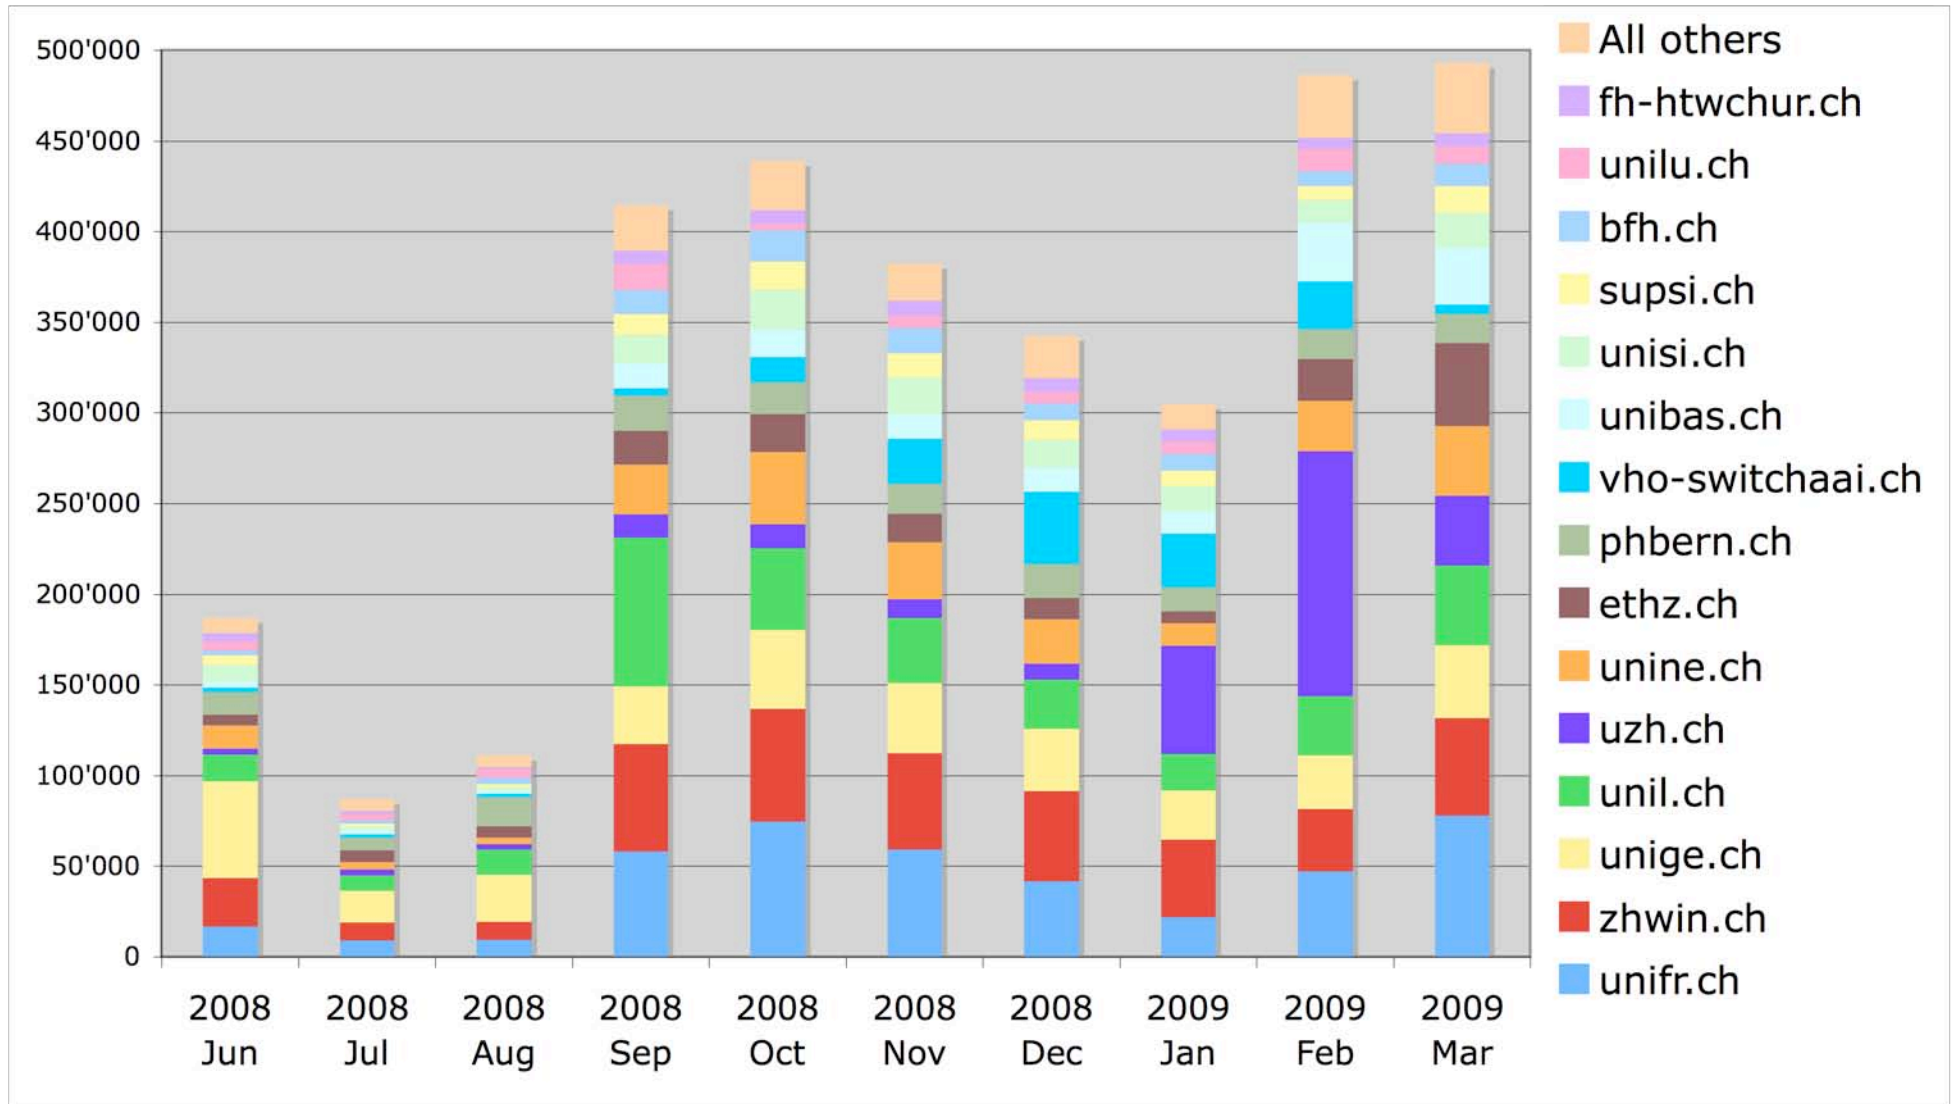

Top 15 Home Orgs on the Discovery Service