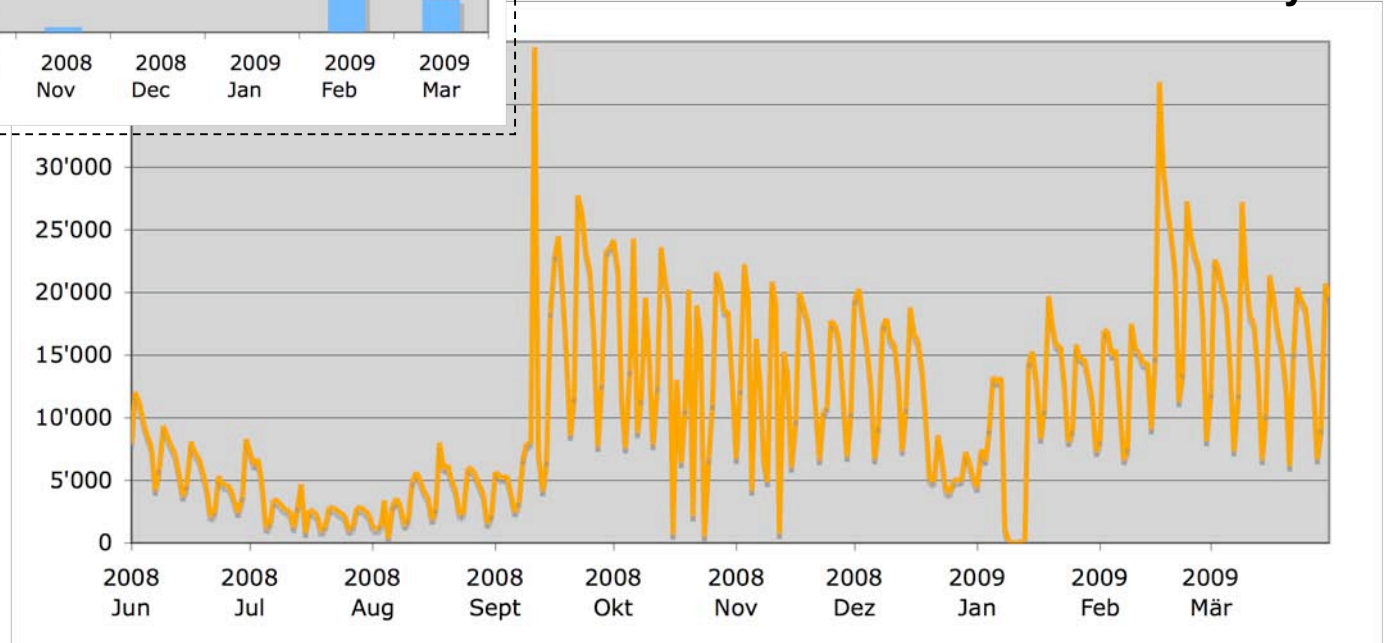

Overall activity