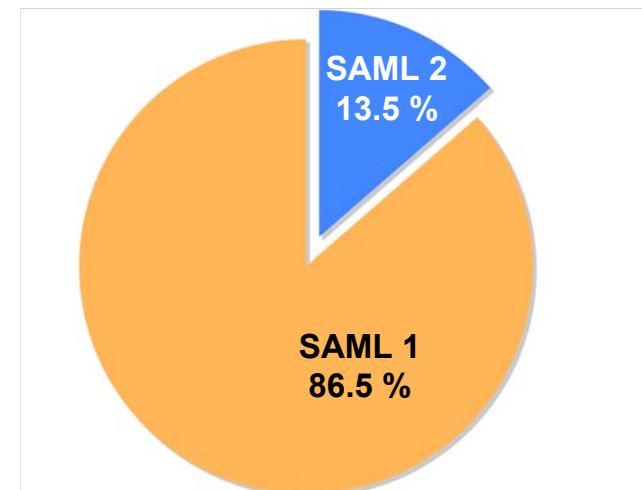

Discovery Log from June 2008 to March 2009 (10M)

- Total number of resource accesses through the discovery service: **3'249'083**
- Average resource accesses:
  - 10'688 / day
  - 445 / hour
  - 1 every 8 seconds
- Most busy day: Thursday, 11.9.2008 (39'563 resource accesses)
- Least busy day: Sunday, 11.1.2009 (4 resource accesses)

- Discovery types