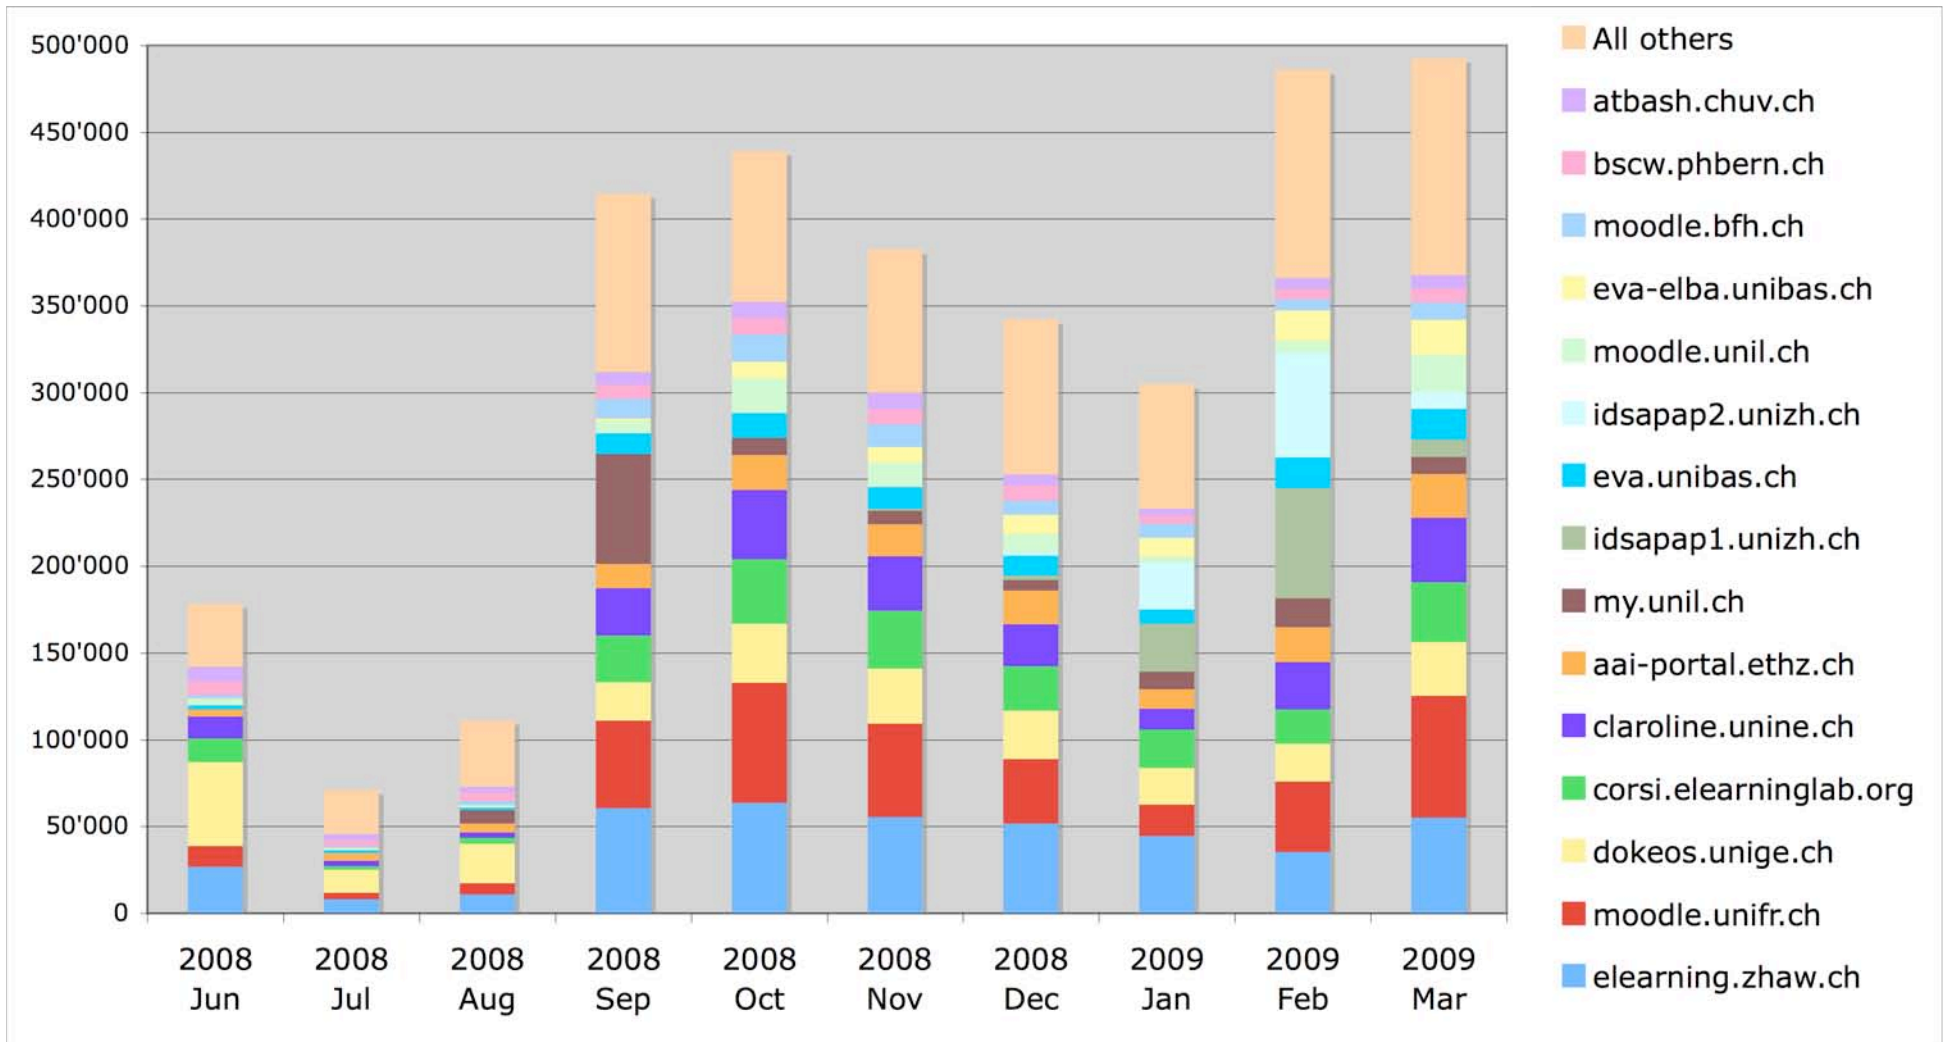

Top 15 Resources on the Discovery Service