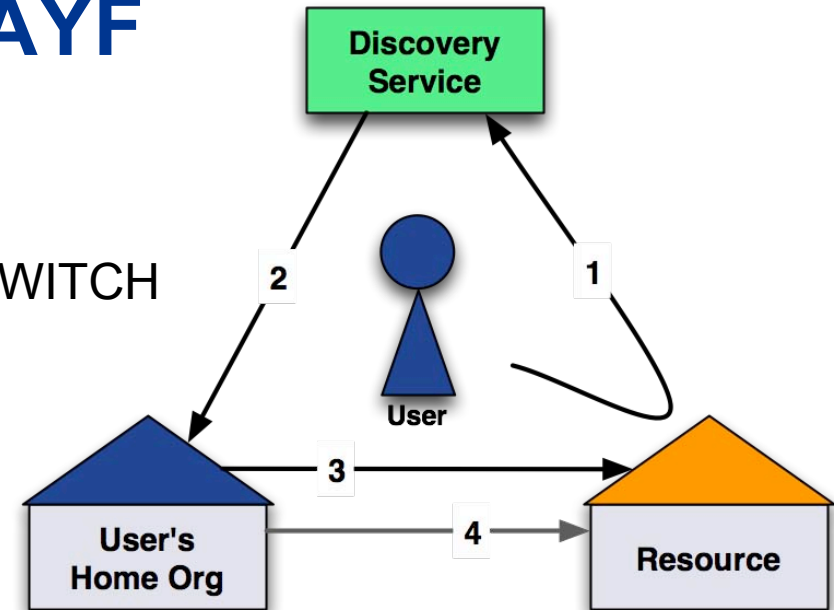

SWITCHaai - Facts & Figures

AAI Info Day 2009

SWITCH

Serving Swiss Universities

Halm Reusser

halm.reusser@switch.ch

Berne, 5. May 2009

Discovery Service aka. WAYF

- Central discovery service is operated by SWITCH
- Two redundant servers
 - one in Zurich, one in Lausanne
- Two discovery mechanisms
 - classic way, well known drop down list
 - embedded way, see Lukas' presentation at afternoon
- Currently the only practicable way to collect some federation-wide usage data. On the basis of both server logs, an approximation is possible.
- **Remark:** Some resources use their own discovery mechanism and are therefore not accounted in these statistics. Most prominent example: **OLAT**

Discovery Log from June 2008 to March 2009 (10M)

- Total number of resource accesses through the discovery service: **3'249'083**
- Average resource accesses:
 - 10'688 / day
 - 445 / hour
 - 1 every 8 seconds
- Most busy day: Thursday, 11.9.2008 (39'563 resource accesses)
- Least busy day: Sunday, 11.1.2009 (4 resource accesses)

Most widely used resources (2)

more than 100 accesses from different IdPs

- SWITCH services

14	<i>econf.switch.ch</i>	vho-switchaai.ch, unisi.ch, supsi.ch,uzh.ch, ...
8	<i>point.switch.ch</i>	unige.ch, vho-switchaai.ch, unisi.ch, supsi.ch, ...
8	<i>cast.switch.ch</i>	unibe.ch, uzh.ch, unisg.ch, vho-switchaai.ch, ...
8	<i>www.switch.ch</i>	vho-switchaai.ch, ethz.ch, uzh.ch, fhnw.ch, ...